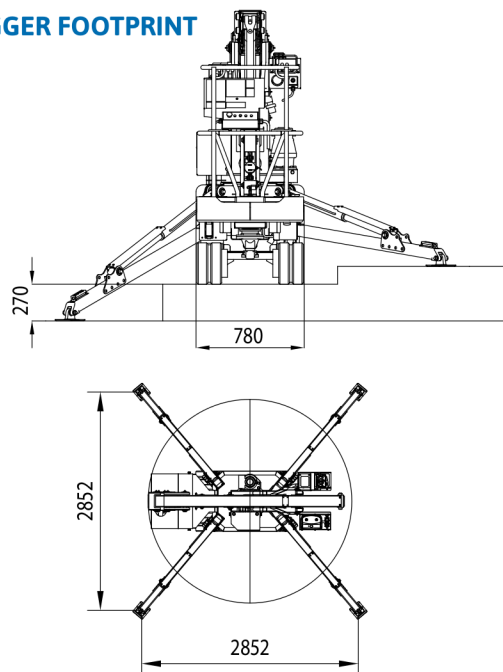

TRACCESS 135

WORKING ENVELOPE

DIMENSIONS

OUTRIGGER FOOTPRINT

* outreach and height max values and repeatability can change within $\pm 3\%$ due to manufacturing variation and working condition.