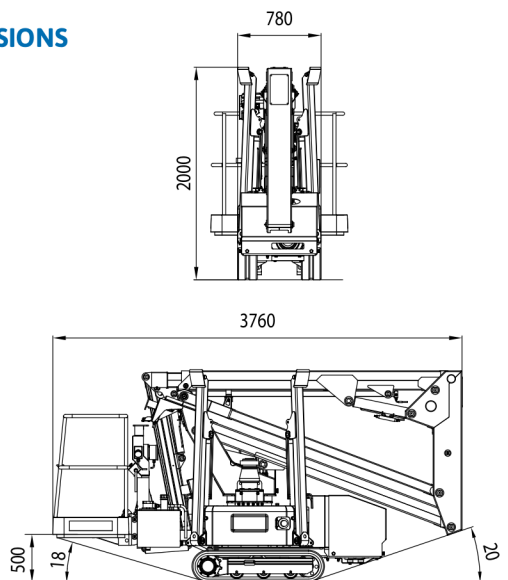

TRACCESS 135

WORKING ENVELOPE

DIMENSIONS

OUTRIGGER FOOTPRINT

* outreach and height max values and repeatability can change within $\pm 3\%$ due to manufacturing variation and working condition.