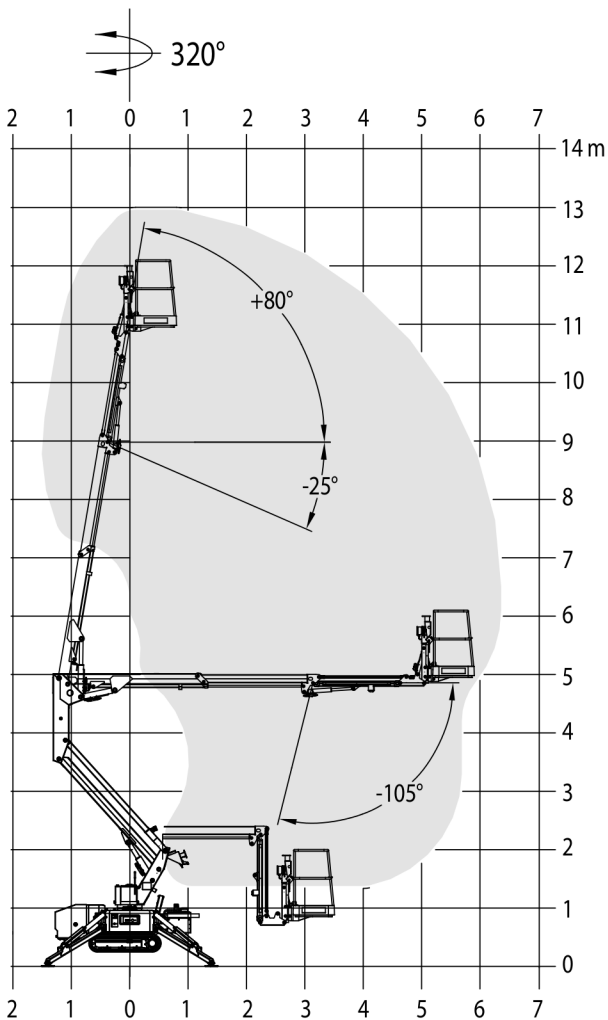

TRACCESS 135

WORKING ENVELOPE

DIMENSIONS

OUTRIGGER FOOTPRINT

* outreach and height max values and repeatability can change within $\pm 3\%$ due to manufacturing variation and working condition.