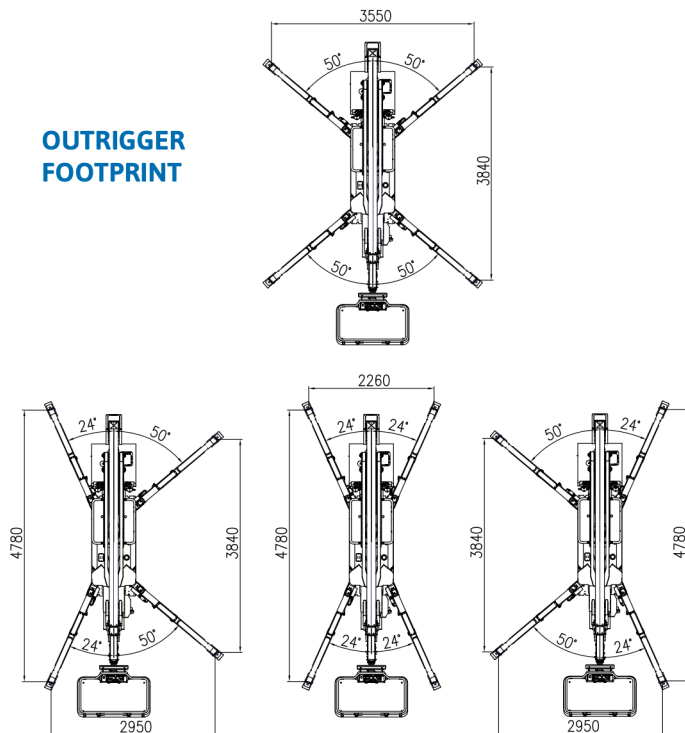

TRACCESS 230

WORKING ENVELOPE

DIMENSIONS

OUTRIGGER FOOTPRINT

* outreach and height max values and repeatability can change within $\pm 3\%$ due to manufacturing variation and working condition.