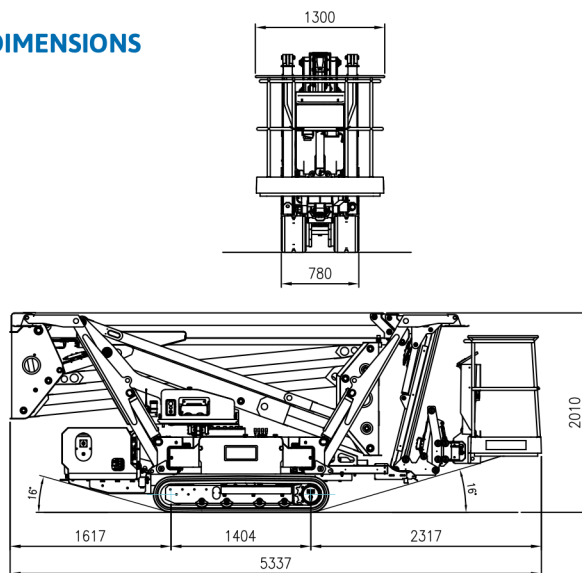

TRACCESS 230

WORKING ENVELOPE

DIMENSIONS

OUTRIGGER FOOTPRINT

* outreach and height max values and repeatability can change within $\pm 3\%$ due to manufacturing variation and working condition.