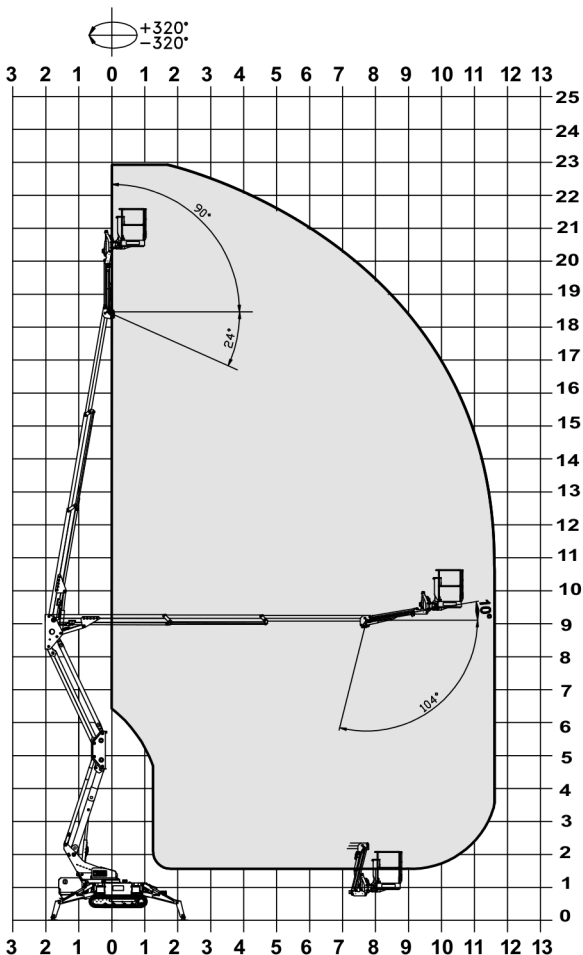

TRACCESS 230

WORKING ENVELOPE

DIMENSIONS

OUTRIGGER FOOTPRINT

* outreach and height max values and repeatability can change within $\pm 3\%$ due to manufacturing variation and working condition.